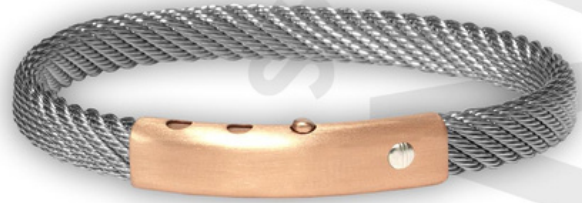

BR-TRA01O - natural steel